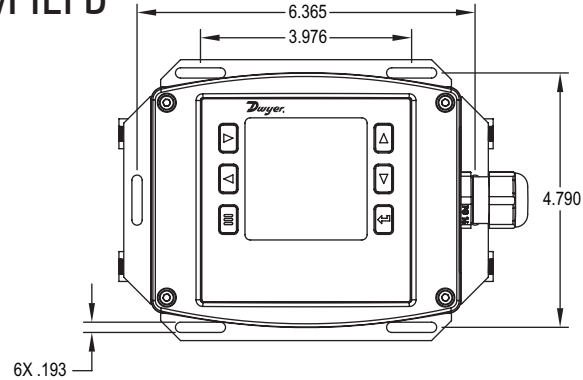

УСТАНОВОЧНЫЙ ДИСПЛЕЙ ДЛЯ СЕРИЙ IEF И IEFB

Удобный доступ к показаниям счетчиков IEF и IEFB

A-IEF-FDSP-RM

A-IEF-IDSP-RM

IEF-HN-PG
A-IEF-VLV-BR

A-IEF-FDSP-RM

A-IEF can be installed almost anywhere near

- Full functional display can be used to set up the IEF/IEFB and adjust the settings if it is installed in a hard-to-reach location.
- Indicator display makes it convenient to read process values if the meter is inaccessible.
- Varying cable lengths of up to 100 ft (30 m) allows for flexible installation on a wall or pipe mount.
- Easy to install and wire in the field.